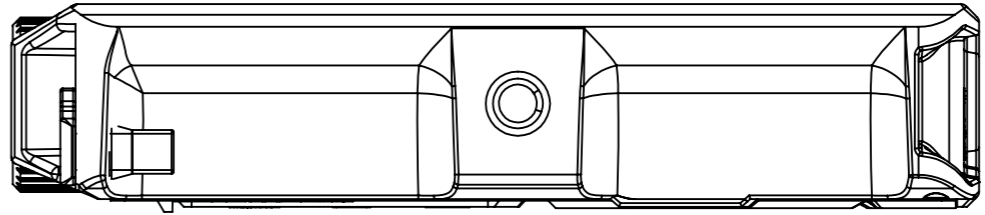

DMGLUMIÈRE

Note : All rights reserved and belong to DMG Technologies / Lumiere. This document is confidential and intended solely for the use of the individual or entity to whom they are addressed.

MATERIAL:	X	TITLE:	DASH-MIX-FACES-VIEWS	A3
WEIGHT:		SCALE:	1:1	Unit : mm
			SHEET 1 OF 3	

DMGLUMIÈRE

Note : All rights reserved and belong to DMG Technologies / Lumiere. This document is confidential and intended solely for the use of the individual or entity to whom they are addressed.

MATERIAL:	X	TITLE:	DASH-MIX-FACES-VIEWS	A3
WEIGHT:		SCALE:	1:1	Unit : mm
			SHEET 2 OF 3	

DMGLUMIÈRE

Note : All rights reserved and belong to DMG Technologies / Lumiere. This document is confidential and intended solely for the use of the individual or entity to whom they are addressed.

MATERIAL:	X	TITLE:	DASH-MIX-FACES-VIEWS	A3
WEIGHT:		SCALE:	1:1	Unit : mm
			SHEET 3 OF 3	