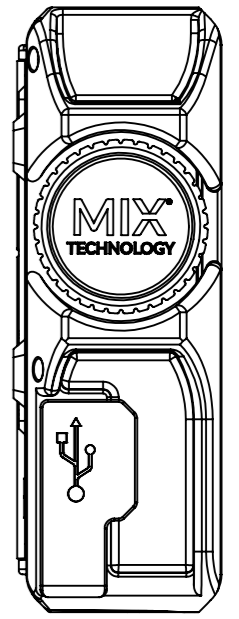

DMGLUMIÈRE

Note : All rights reserved and belong to DMG Technologies / Lumiere. This document is confidential and intended solely for the use of the individual or entity to whom they are addressed.

MATERIAL:	X	TITLE:	DASH-MIX-FACES-VIEWS	A3
WEIGHT:		SCALE:	1:1	Unit : mm
			SHEET 1 OF 3	

DMGLUMIÈRE

Note : All rights reserved and belong to DMG Technologies / Lumiere. This document is confidential and intended solely for the use of the individual or entity to whom they are addressed.

MATERIAL:	X	TITLE:	DASH-MIX-FACES-VIEWS	A3
WEIGHT:		SCALE:	1:1	Unit : mm
			SHEET 2 OF 3	

DMGLUMIÈRE

Note : All rights reserved and belong to DMG Technologies / Lumiere. This document is confidential and intended solely for the use of the individual or entity to whom they are addressed.

MATERIAL:	X	TITLE:	DASH-MIX-FACES-VIEWS	A3
WEIGHT:		SCALE:	1:1	Unit : mm
			SHEET 3 OF 3	