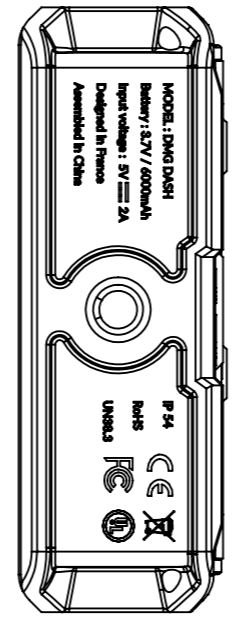

DMGLUMIÈRE

Note : All rights reserved and belong to DMG Technologies / Lumiere. This document is confidential and intended solely for the use of the individual or entity to whom they are addressed.

MATERIAL:	X	TITLE:	DASH-MIX-FACES-VIEWS	A3
WEIGHT:		SCALE:	1:1	Unit : mm
			SHEET 1 OF 3	

DMGLUMIÈRE

Note : All rights reserved and belong to DMG Technologies / Lumiere. This document is confidential and intended solely for the use of the individual or entity to whom they are addressed.

MATERIAL:	X	TITLE:	DASH-MIX-FACES-VIEWS	A3
WEIGHT:		SCALE:	1:1	Unit : mm
			SHEET 2 OF 3	

DMGLUMIÈRE

Note : All rights reserved and belong to DMG Technologies / Lumiere. This document is confidential and intended solely for the use of the individual or entity to whom they are addressed.

MATERIAL:	X	TITLE:	DASH-MIX-FACES-VIEWS	A3
WEIGHT:		SCALE:	1:1	Unit : mm
			SHEET 3 OF 3	