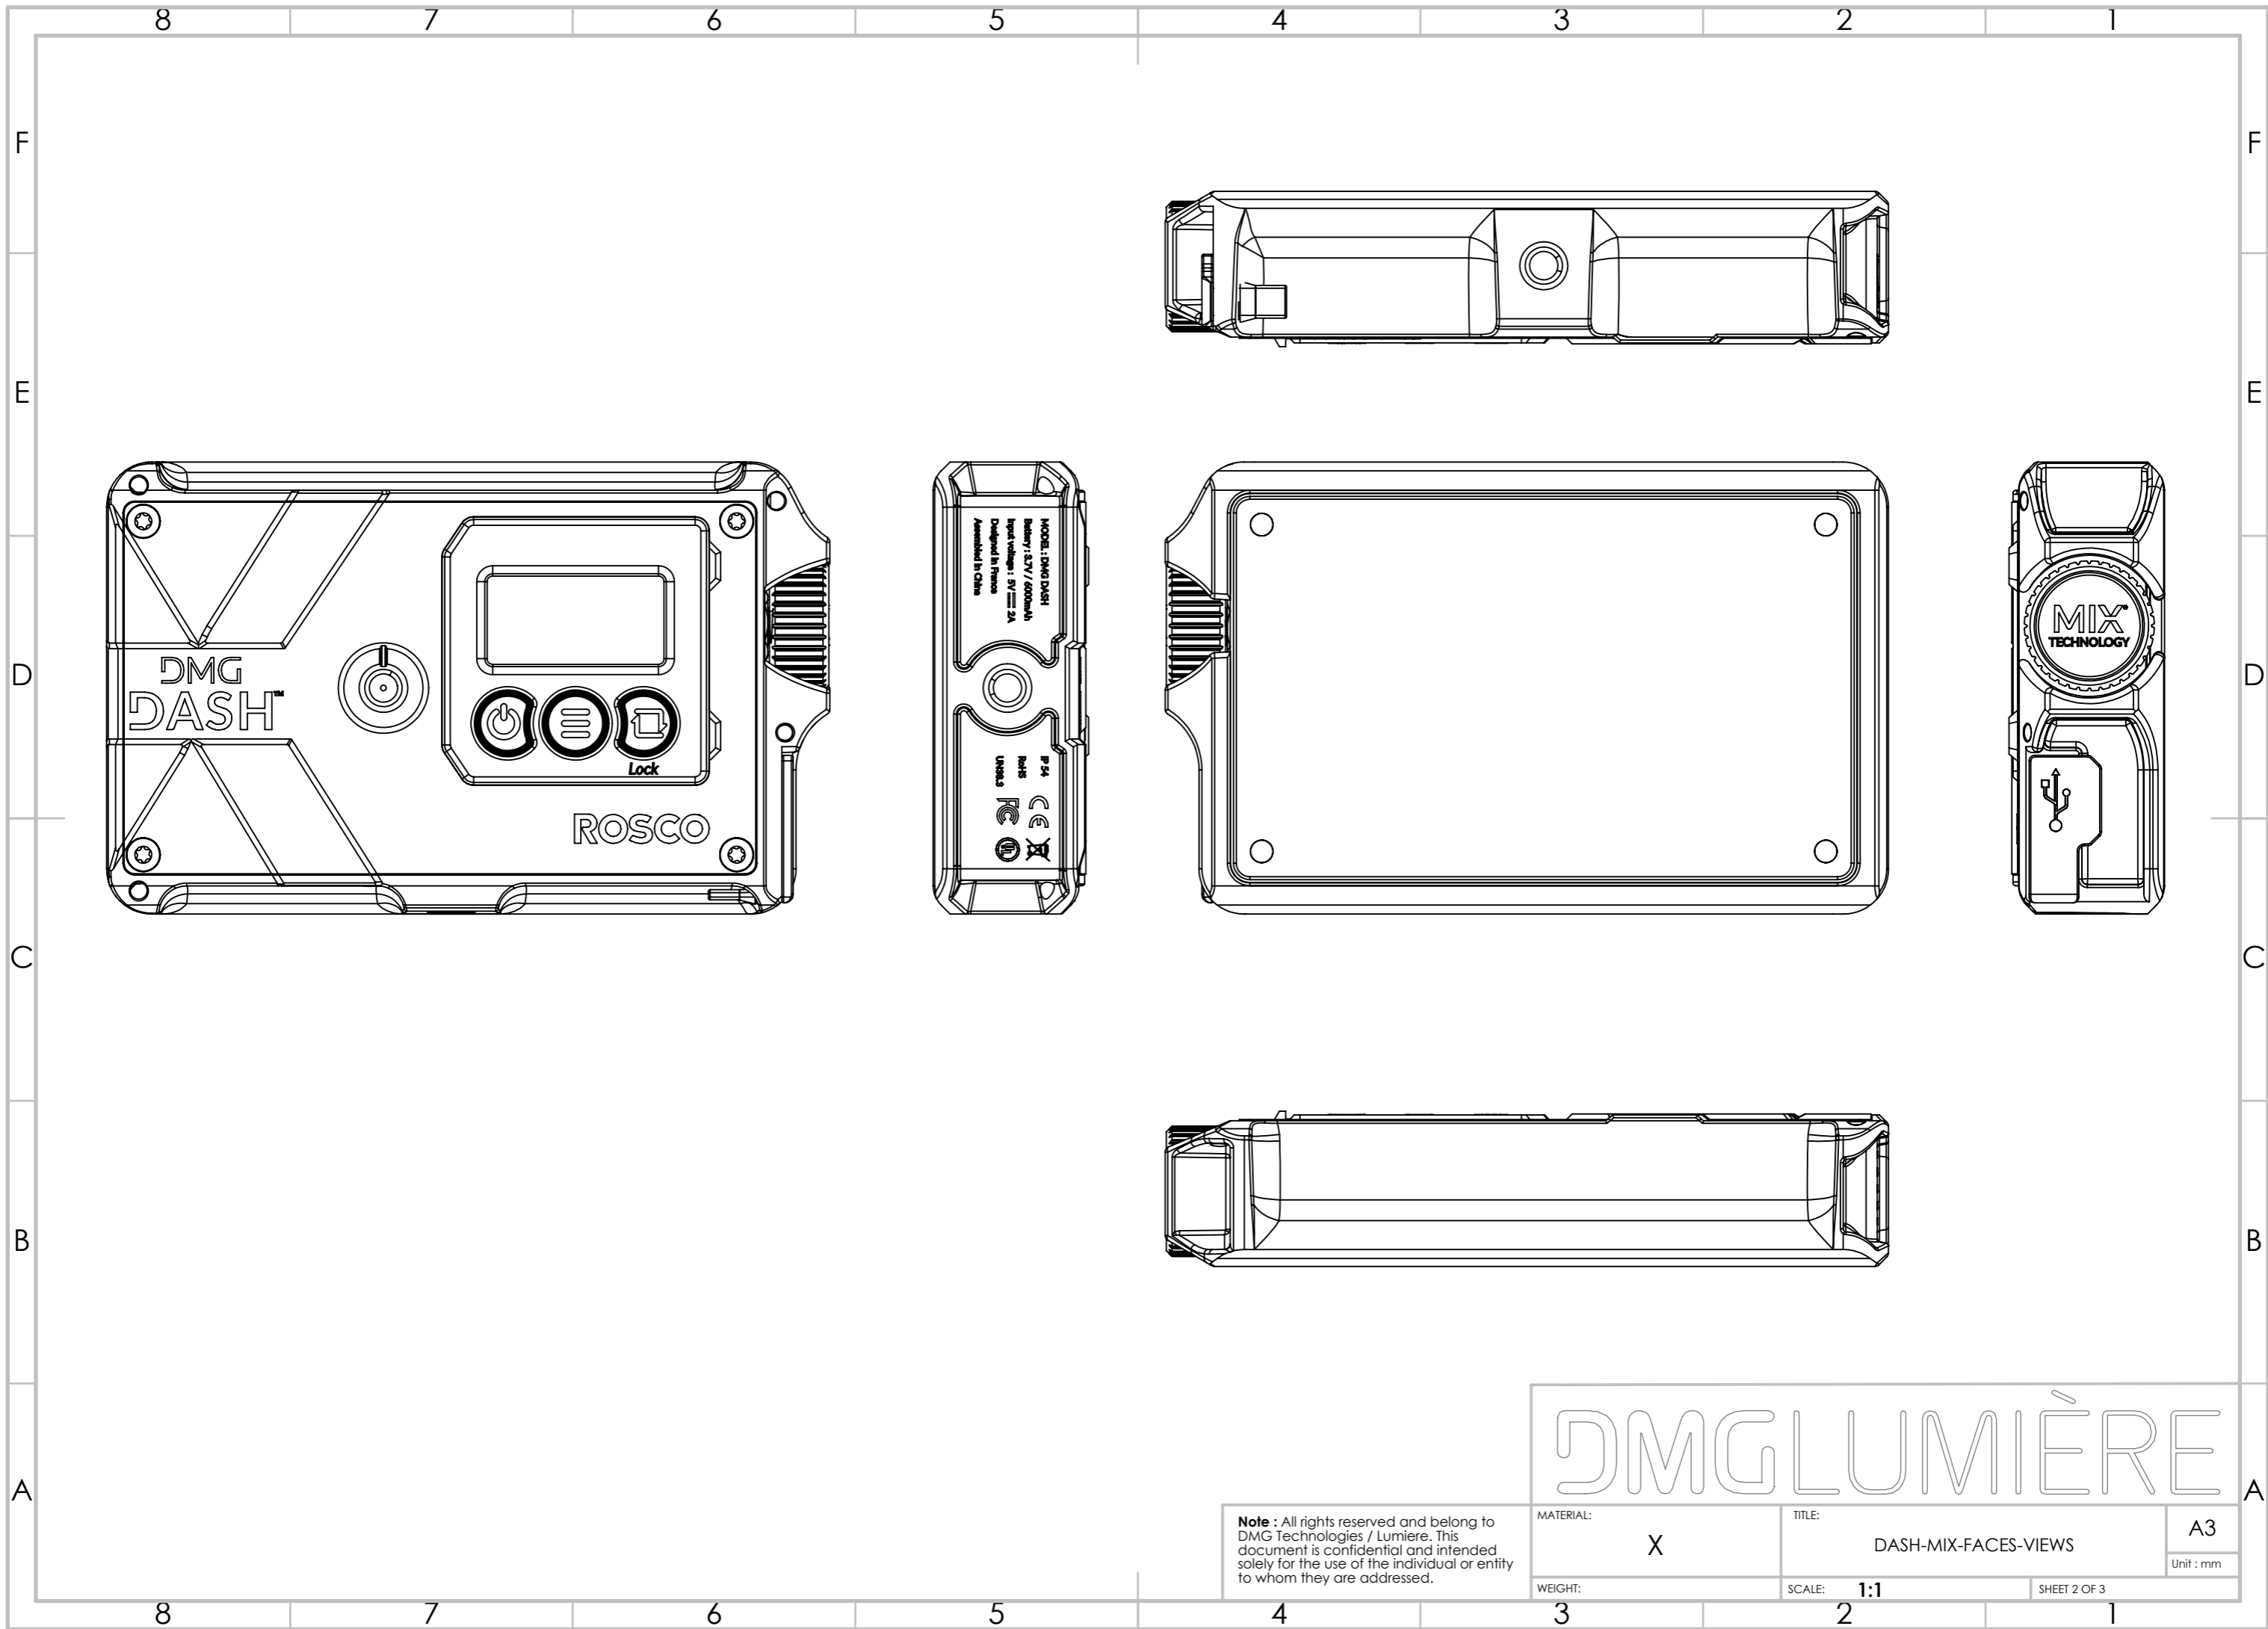

DMGLUMIÈRE

Note : All rights reserved and belong to DMG Technologies / Lumiere. This document is confidential and intended solely for the use of the individual or entity to whom they are addressed.

MATERIAL:	X	TITLE:	DASH-MIX-FACES-VIEWS	A3
WEIGHT:		SCALE:	1:1	Unit : mm
			SHEET 1 OF 3	

DMGLUMIÈRE

Note : All rights reserved and belong to DMG Technologies / Lumiere. This document is confidential and intended solely for the use of the individual or entity to whom they are addressed.

MATERIAL:	X	TITLE:	DASH-MIX-FACES-VIEWS	A3
WEIGHT:		SCALE:	1:1	Unit : mm
			SHEET 2 OF 3	

DMGLUMIÈRE

Note : All rights reserved and belong to DMG Technologies / Lumiere. This document is confidential and intended solely for the use of the individual or entity to whom they are addressed.

MATERIAL:	X	TITLE:	DASH-MIX-FACES-VIEWS	A3
WEIGHT:		SCALE:	1:1	Unit : mm
			SHEET 3 OF 3	